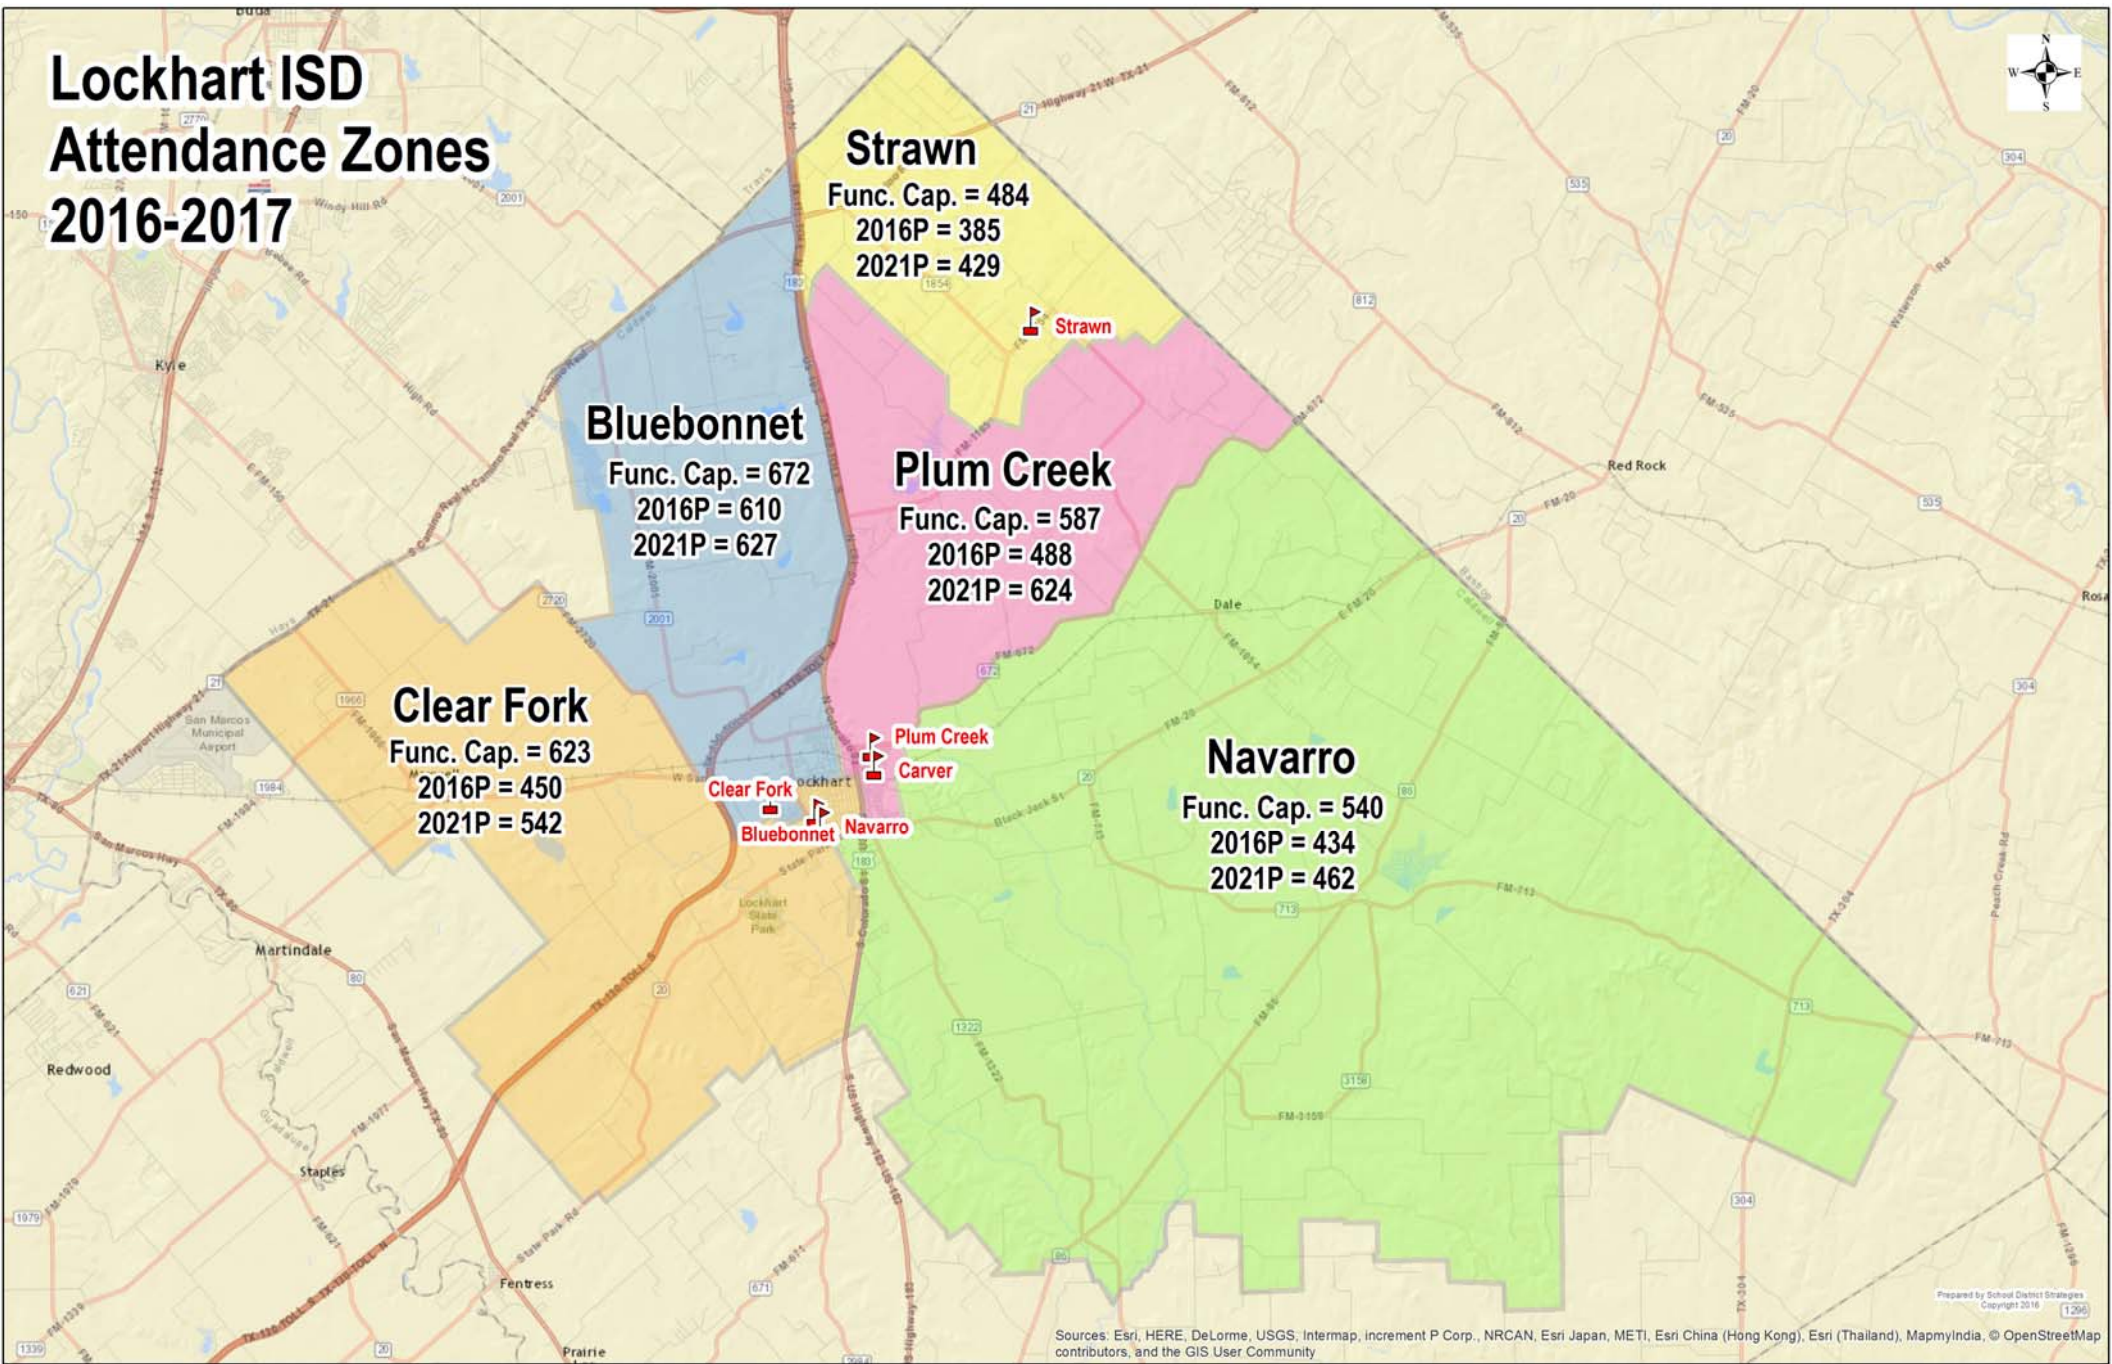

Lockhart ISD Attendance Zones 2016-2017

Strawn
Func. Cap. = 484
2016P = 385
2021P = 429

Bluebonnet
Func. Cap. = 672
2016P = 610
2021P = 627

Plum Creek
Func. Cap. = 587
2016P = 488
2021P = 624

Clear Fork
Func. Cap. = 623
2016P = 450
2021P = 542

Navarro
Func. Cap. = 540
2016P = 434
2021P = 462

Sources: Esri, HERE, DeLorme, USGS, Intermap, increment P Corp., NRCAN, Esri Japan, METI, Esri China (Hong Kong), Esri (Thailand), MapmyIndia, © OpenStreetMap contributors, and the GIS User Community